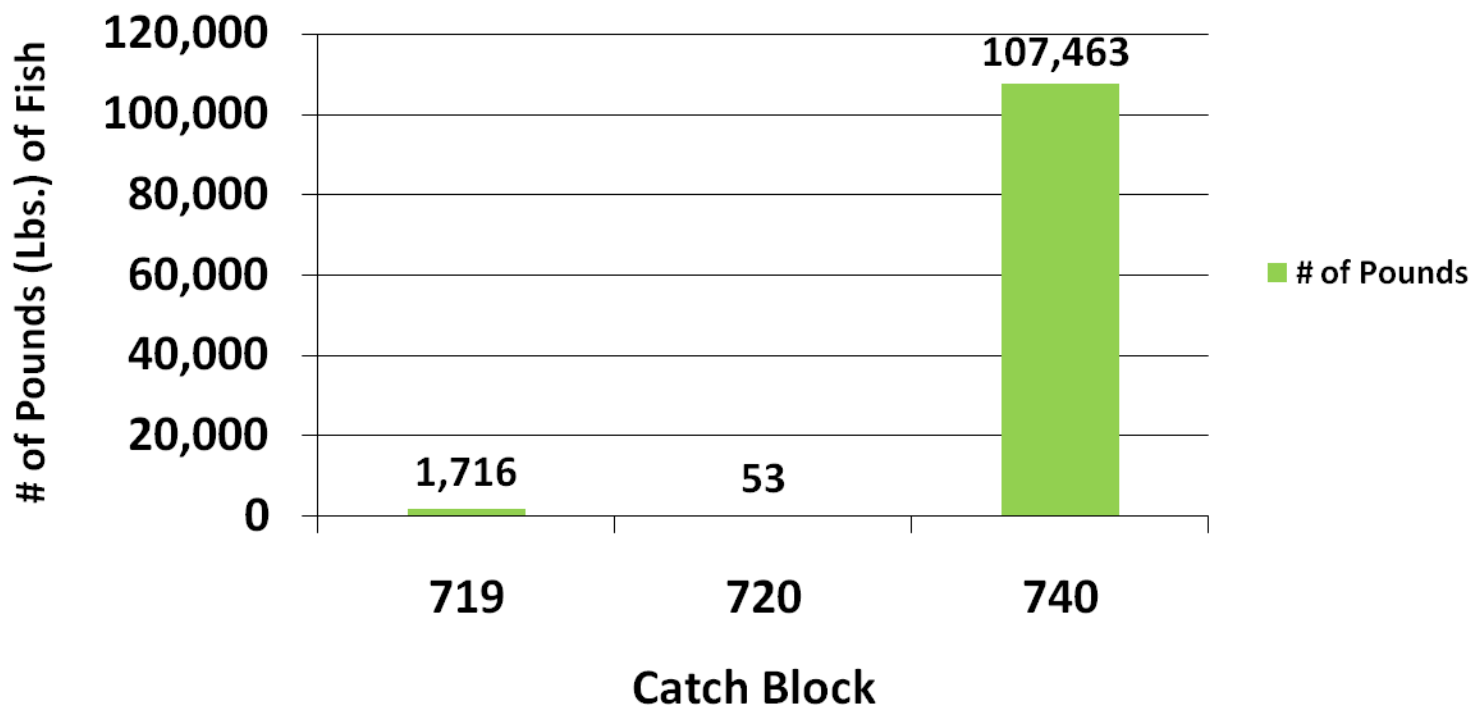

White Croaker Catch Location Between 2005-2009