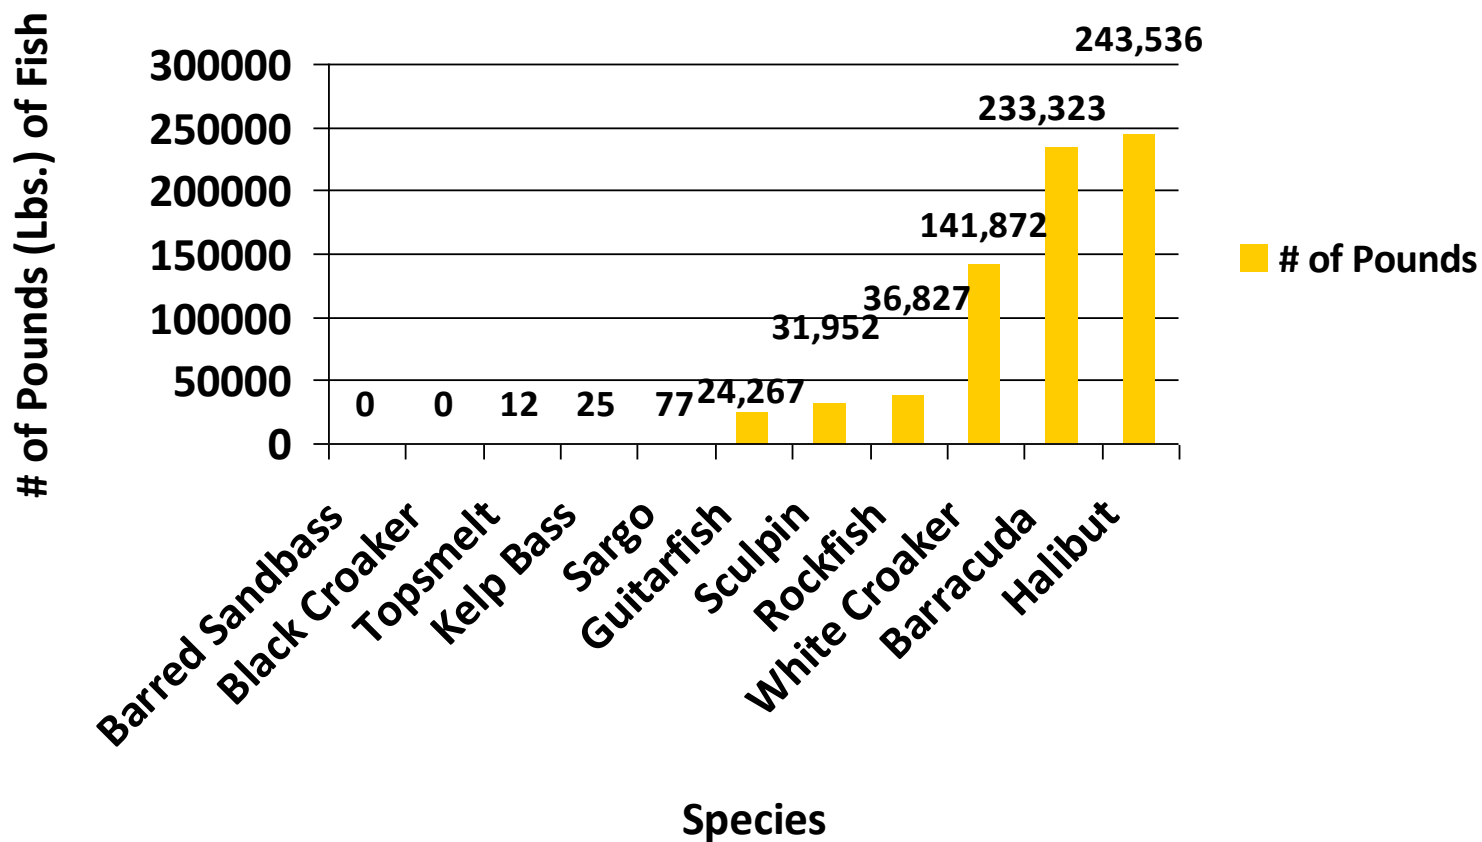

# Commercial Fish Landing Data

Fish Species Landed by Weight Between 2005-2009

## Ports Landing Highest Number of "DNC" Fish Between 2005-2009

## Pounds (Lbs.) Of White Croaker Caught from 2005-2009

# Commercial Fish Landing Data

White Croaker Catch Location Between 2005-2009