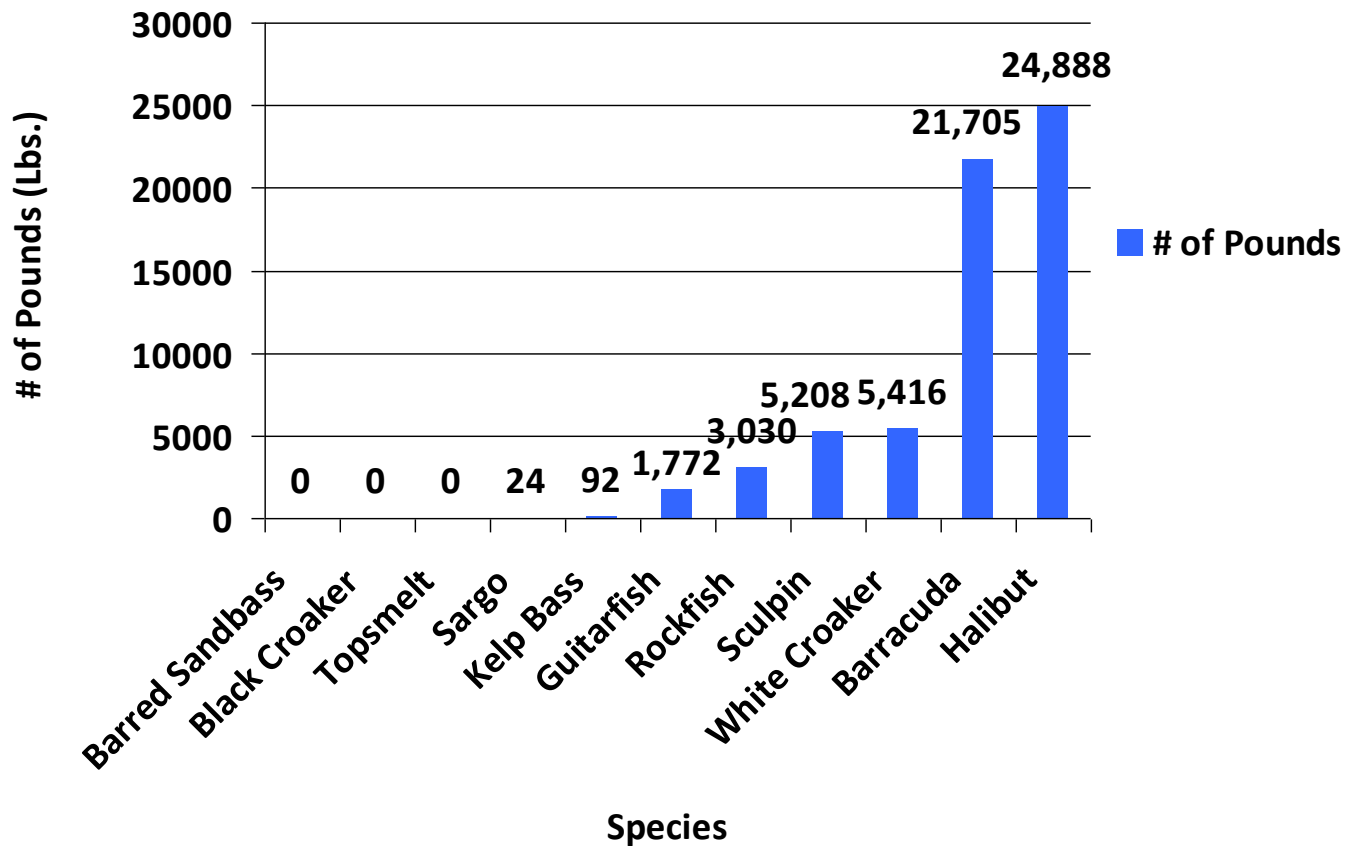

# Commercial Fish Landing Data

Fish Species Landed by Weight Between 2005-2009

# Commercial Fish Landing Data

Fish Species Landed by Weight in 2009

## Ports Landing Highest Number of "DNC" Fish Between 2005-2009

# Commercial Fish Landing Data

White Croaker Catch Location Between 2005-2009