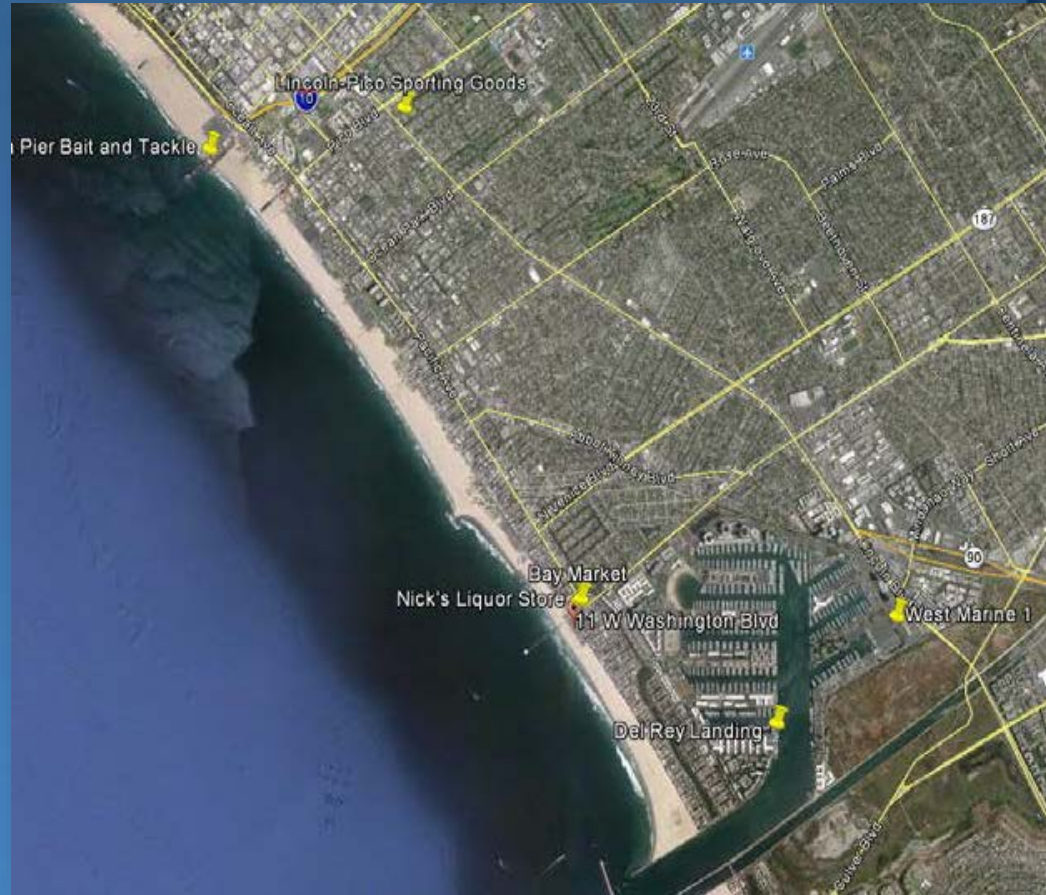

Community Outreach: Bait Shops

Bait Shop Map

40 locations

Google earth

Data USGS
© 2016 Google
Data SIO, NOAA, U.S. Navy, NGA, GEBCO

Bait Shop Outreach

Group 1: Santa Monica, Venice Beach, Marina Del Rey

- **Bay Market:**
5 English; 5 Spanish cards
- **Del Rey Landing:**
5 English; 5 Spanish cards
- **Lincoln-Pico Sporting Goods:**
5 English; 5 Spanish cards
- **Nick's Liquor Store:**
5 English; 5 Spanish cards
- **Santa Monica Pier Bait and Tackle:**
5 English; 10 Spanish; 20 Chinese; 20 Vietnamese cards
- **West Marine (1):**
5 English; 5 Spanish; 20 Chinese; 20 Vietnamese cards

Bait Shop Outreach

Group 3: San Pedro

- **22nd Street Landing Sport Fishing:** *5 English; 10 Spanish; 20 Chinese; 20 Vietnamese cards*
- **Beach City Market:** *5 English; 10 Spanish; 20 Chinese; 20 Vietnamese cards*
- **Gaffey Liquor:** *10 English; 10 Spanish cards*
- **Hello Liquor:** *10 English; 5 Spanish cards*
- **Kelly Marine:** *10 English cards*
- **M&P Liquor:** *5 English; 20 Chinese; 20 Vietnamese cards*
- **The Rusty Hook:** *5 English; 5 Spanish cards*
- **Vista Liquor:** *5 English; 10 Spanish cards*
- **West Marine (3):** *5 English; 10 Spanish cards*
- **Stanley's Liquor Jr. Market:** *5 English; 10 Spanish cards*