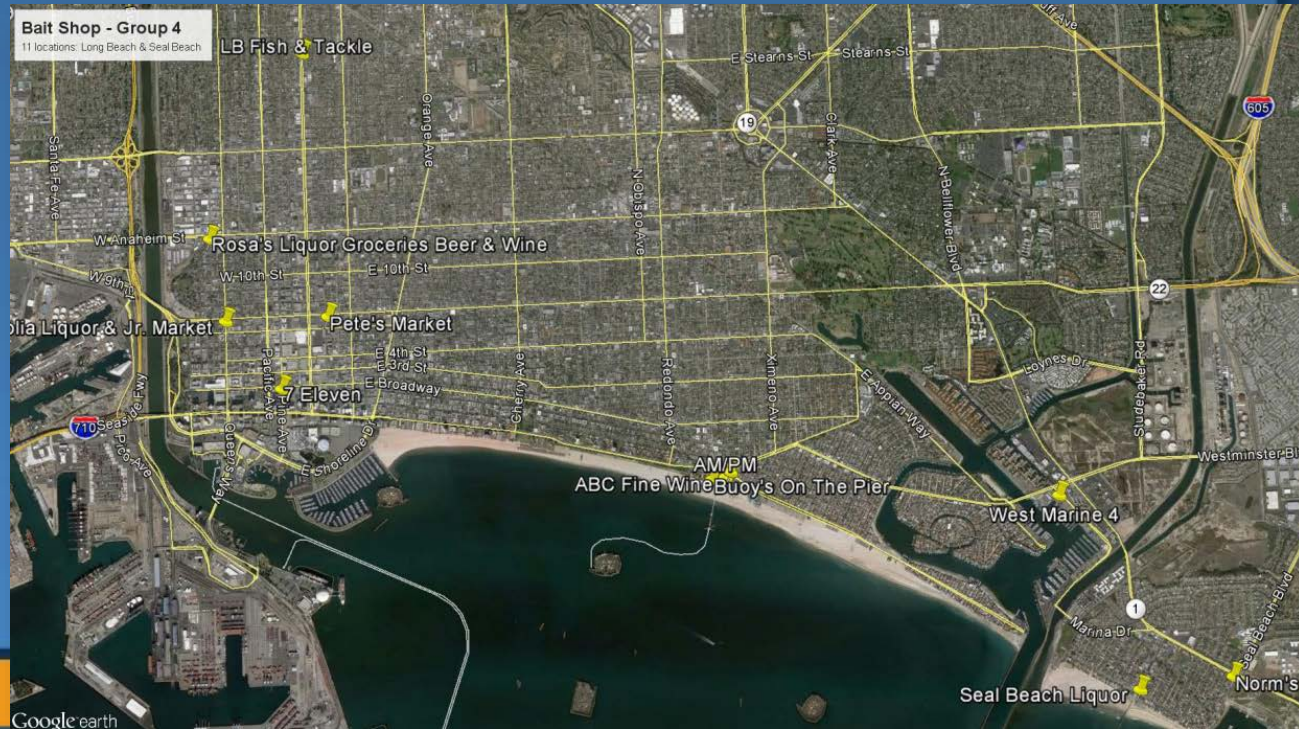

Community Outreach: Bait Shops

Bait Shop Map

40 locations

Google earth

Data USGS
© 2016 Google
Data SIO, NOAA, U.S. Navy, NGA, GEBCO

Bait Shop Outreach

Group 1: Santa Monica, Venice Beach, Marina Del Rey

- **Bay Market:**
5 English; 5 Spanish cards
- **Del Rey Landing:**
5 English; 5 Spanish cards
- **Lincoln-Pico Sporting Goods:**
5 English; 5 Spanish cards
- **Nick's Liquor Store:**
5 English; 5 Spanish cards
- **Santa Monica Pier Bait and Tackle:**
5 English; 10 Spanish; 20 Chinese; 20 Vietnamese cards
- **West Marine (1):**
5 English; 5 Spanish; 20 Chinese; 20 Vietnamese cards

Bait Shop Outreach

Group 3: San Pedro

- **22nd Street Landing Sport Fishing:** *5 English; 10 Spanish; 20 Chinese; 20 Vietnamese cards*
- **Beach City Market:** *5 English; 10 Spanish; 20 Chinese; 20 Vietnamese cards*
- **Gaffey Liquor:** *10 English; 10 Spanish cards*
- **Hello Liquor:** *10 English; 5 Spanish cards*
- **Kelly Marine:** *10 English cards*
- **M&P Liquor:** *5 English; 20 Chinese; 20 Vietnamese cards*
- **The Rusty Hook:** *5 English; 5 Spanish cards*
- **Vista Liquor:** *5 English; 10 Spanish cards*
- **West Marine (3):** *5 English; 10 Spanish cards*
- **Stanley's Liquor Jr. Market:** *5 English; 10 Spanish cards*

Bait Shop Outreach

Group 4: Long Beach, Seal Beach

- **Pete's Market:** *5 English; 10 Spanish cards*
- **Rosa's Liquor Market:** *5 English; 10 Spanish cards*
- **7 Eleven (Pine Ave.):** *5 English; 10 Spanish cards*
- **Magnolia Liquor Jr. Market:** *5 English; 10 Spanish cards*
- **West Marine (4):** *5 English; 10 Spanish cards*
- **Big Fish Bait & Tackle:** *5 English; 10 Spanish cards*