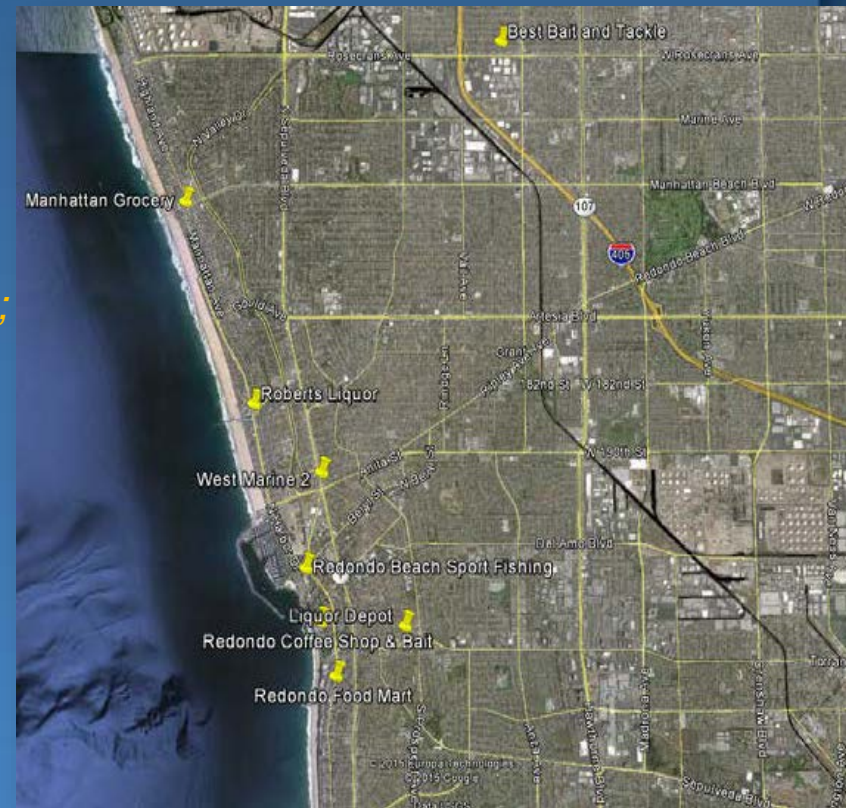

Community Outreach: Bait Shops

Bait Shop Map

40 locations

Google earth

Data USGS
© 2016 Google
Data SIO, NOAA, U.S. Navy, NGA, GEBCO

Bait Shop Outreach

Group 1: Santa Monica, Venice Beach, Marina Del Rey

- **Bay Market:**
5 English; 5 Spanish cards
- **Del Rey Landing:**
5 English; 5 Spanish cards
- **Lincoln-Pico Sporting Goods:**
5 English; 5 Spanish cards
- **Nick's Liquor Store:**
5 English; 5 Spanish cards
- **Santa Monica Pier Bait and Tackle:**
5 English; 10 Spanish; 20 Chinese; 20 Vietnamese cards
- **West Marine (1):**
5 English; 5 Spanish; 20 Chinese; 20 Vietnamese cards

Bait Shop Outreach

Group 2: Hawthorne, Manhattan Beach, Hermosa Beach, Redondo Beach

- **Best Bait and Tackle:** *5 English; 10 Spanish; 20 Chinese; 20 Vietnamese cards*
- **Manhattan Grocery:** *5 English; 5 Spanish; 20 Chinese; 20 Vietnamese cards*
- **Redondo Beach Sport Fishing:** *5 English; 5 Spanish; 20 Chinese; 20 Vietnamese cards*
- **Redondo Coffee Shop & Bait:** *5 English; 5 Spanish; 20 Chinese; 20 Vietnamese cards*
- **Redondo Food Mart:** *5 English; 5 Spanish; 20 Chinese; 20 Vietnamese cards*
- **Roberts Liquor:** *5 English; 5 Spanish; 20 Chinese; 20 Vietnamese cards*
- **West Marine (2):** *5 Spanish*

Bait Shop Outreach

Group 3: San Pedro

- **22nd Street Landing Sport Fishing:** *5 English; 10 Spanish; 20 Chinese; 20 Vietnamese cards*
- **Beach City Market:** *5 English; 10 Spanish; 20 Chinese; 20 Vietnamese cards*
- **Gaffey Liquor:** *10 English; 10 Spanish cards*
- **Hello Liquor:** *10 English; 5 Spanish cards*
- **Kelly Marine:** *10 English cards*
- **M&P Liquor:** *5 English; 20 Chinese; 20 Vietnamese cards*
- **The Rusty Hook:** *5 English; 5 Spanish cards*
- **Vista Liquor:** *5 English; 10 Spanish cards*
- **West Marine (3):** *5 English; 10 Spanish cards*
- **Stanley's Liquor Jr. Market:** *5 English; 10 Spanish cards*