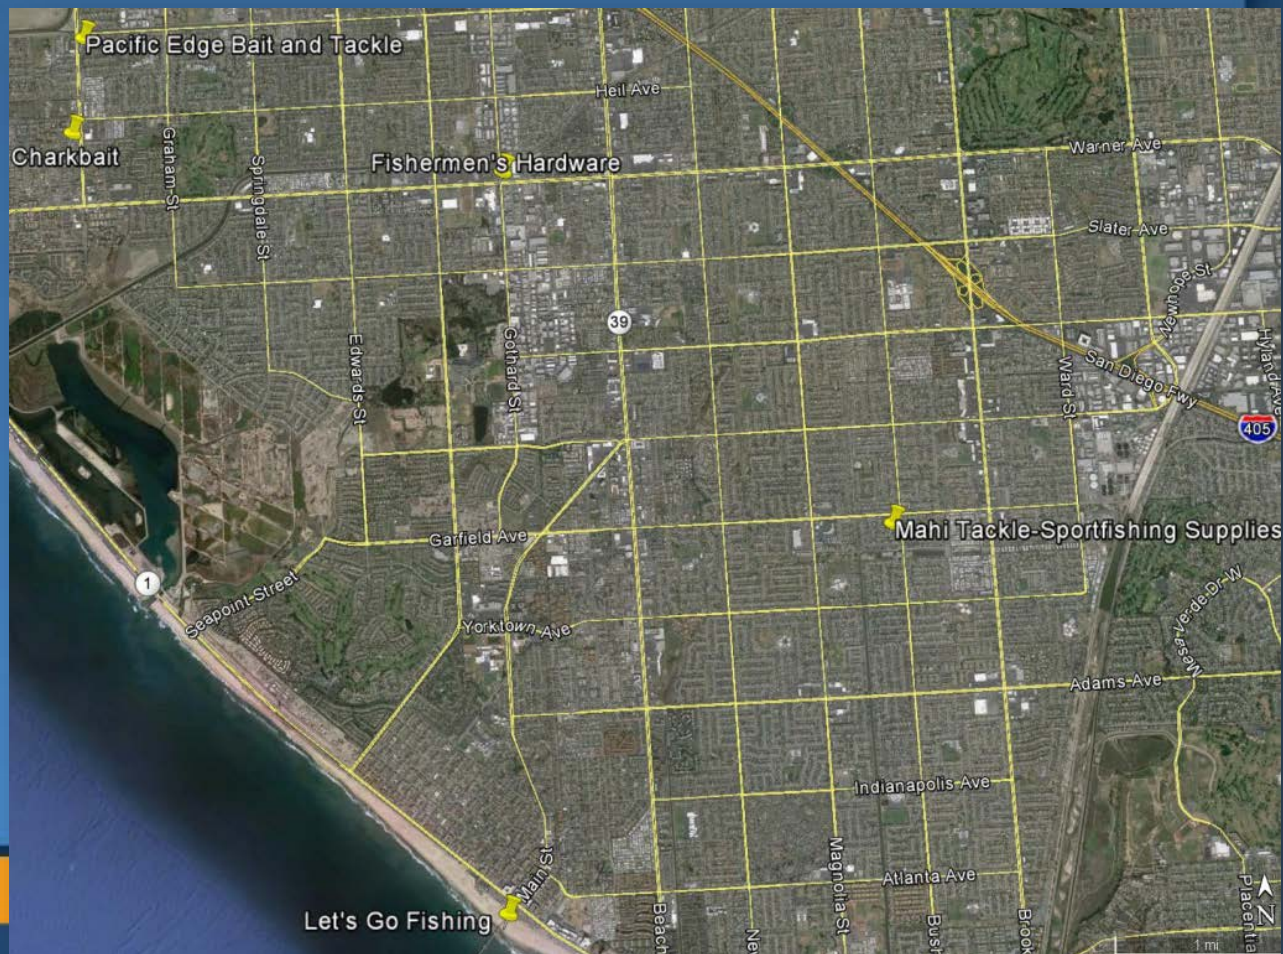

Bait Shop Outreach

Group 5: Huntington Beach

- **Charkbait:** *5 English; 5 Spanish cards*

- **Fisherman's Hardware:** *5 English; 10 Spanish; 20 Vietnamese cards*

- **Let's Go Fishing:** *5 English; 10 Spanish; 20 Chinese; 20 Vietnamese cards*

- **Mahi Tackle-Sport Fishing Supplies:** *20 Vietnamese Cards*

- **Pacific Edge Bait & Tackle:** *5 English cards*