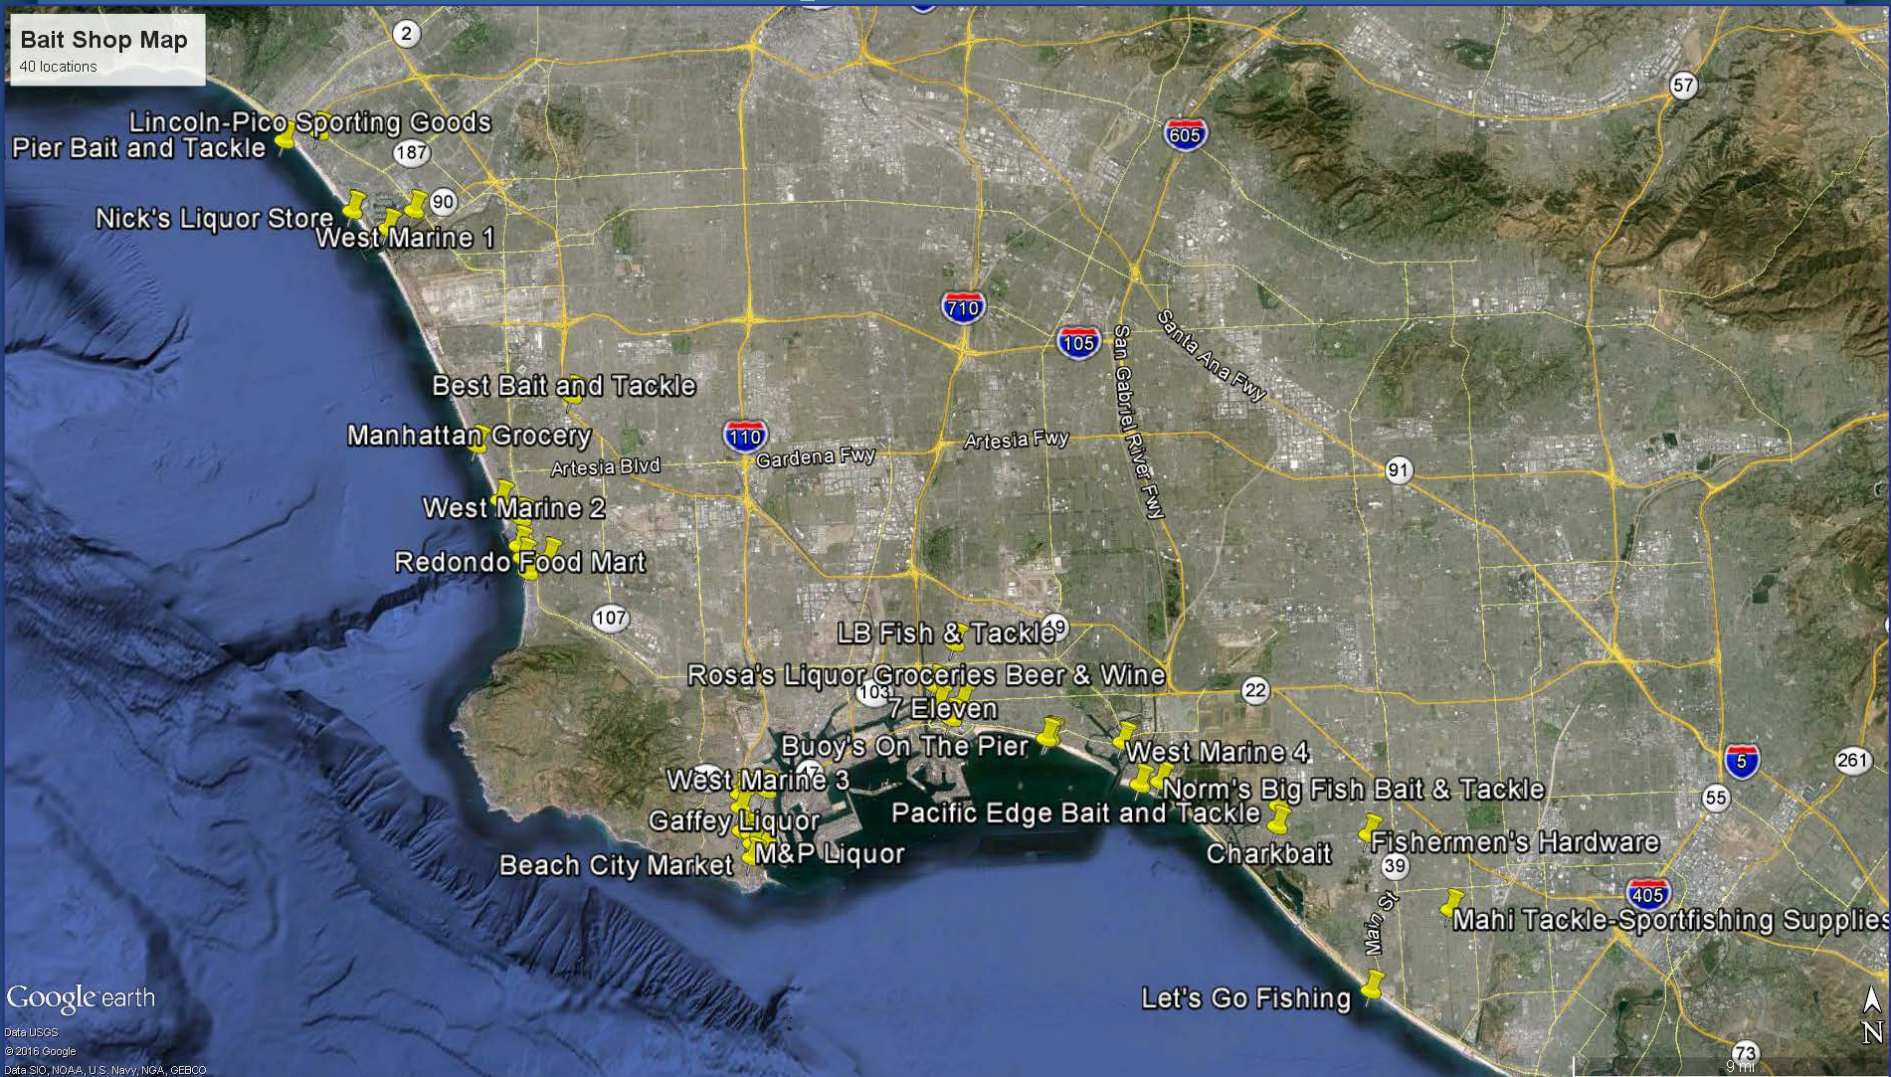

Community Outreach

Remaining 2016 Events:

- **Earth Day Celebration – Apr. 23**
 - 8,000 event attendees
 - Distributed 350 English, 20 Spanish, and 10 Chinese tip cards
- **Fiesta Broadway – Apr. 24**
 - 15,000 event attendees
 - Distributed 350 Spanish, 100 English, and 5 Vietnamese tip cards

Community Outreach: Bait Shops

Bait Shop Map

40 locations

Google earth

Data USGS
© 2016 Google
Data SIO, NOAA, U.S. Navy, NGA, GEBCO

Bait Shop Outreach

Group 1: Santa Monica, Venice Beach, Marina Del Rey

- **Bay Market:**
5 English; 5 Spanish cards
- **Del Rey Landing:**
5 English; 5 Spanish cards
- **Lincoln-Pico Sporting Goods:**
5 English; 5 Spanish cards
- **Nick's Liquor Store:**
5 English; 5 Spanish cards
- **Santa Monica Pier Bait and Tackle:**
5 English; 10 Spanish; 20 Chinese; 20 Vietnamese cards
- **West Marine (1):**
5 English; 5 Spanish; 20 Chinese; 20 Vietnamese cards

Bait Shop Outreach

Group 3: San Pedro

- **22nd Street Landing Sport Fishing:** *5 English; 10 Spanish; 20 Chinese; 20 Vietnamese cards*
- **Beach City Market:** *5 English; 10 Spanish; 20 Chinese; 20 Vietnamese cards*
- **Gaffey Liquor:** *10 English; 10 Spanish cards*
- **Hello Liquor:** *10 English; 5 Spanish cards*
- **Kelly Marine:** *10 English cards*
- **M&P Liquor:** *5 English; 20 Chinese; 20 Vietnamese cards*
- **The Rusty Hook:** *5 English; 5 Spanish cards*
- **Vista Liquor:** *5 English; 10 Spanish cards*
- **West Marine (3):** *5 English; 10 Spanish cards*
- **Stanley's Liquor Jr. Market:** *5 English; 10 Spanish cards*