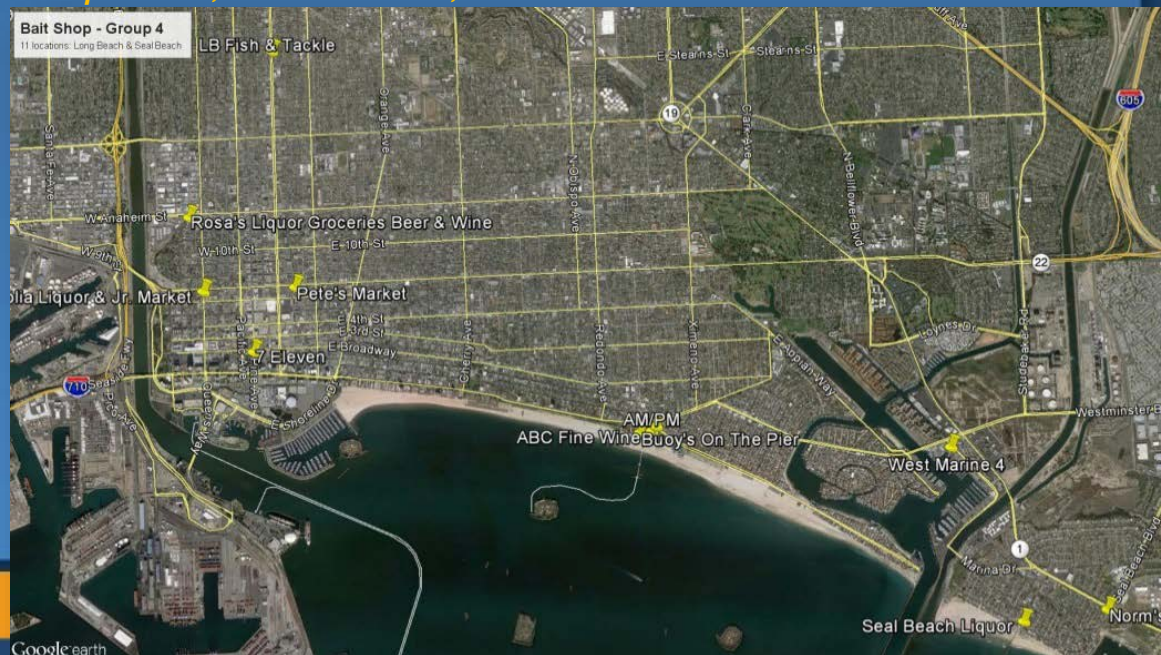

Bait Shop Outreach

Group 4 Continued: Long Beach, Seal Beach

- Rosa's Liquor Market: *5 English; 10 Spanish cards*
- Buoy's on the Pier: *Still attempting*
- 7 Eleven (Ocean Blvd.): *5 English; 10 Spanish cards*
- ARCO: *5 English; 10 Spanish; 10 Chinese; 10 Vietnamese cards*
- ABC Fine Wine: *5 English; 10 Spanish; 20 Chinese; 20 Vietnamese cards*
- Jimmy Caivo Bait & Tackle: *5 English; 10 Spanish; 20 Vietnamese cards*
- Seal Beach Liquor Store: *5 English; 10 Spanish; 10 Chinese; 10 Vietnamese cards*